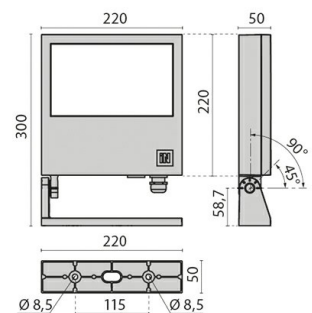

Technical drawings