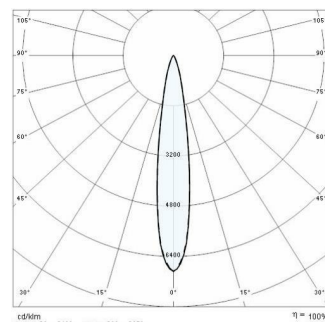

Photometric data